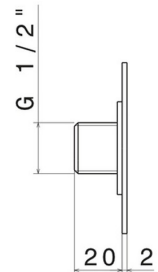

690.M7.072

Brass concealed round atomizer jet. Ø70mm - finish Copper Satin + Chrome

Copper Satin + Chrome

FEATURES

Material	Brass
Installation	Wall concealed part

TECHNICAL DRAWING

690.M7.072

Brass concealed round atomizer jet. Ø70mm - finish Copper Satin + Chrome