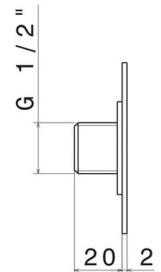

690.M7.075

Brass concealed round atomizer jet. Ø70mm - finish Copper Glossy + Chrome

Copper Glossy + Chrome

FEATURES

Material	Brass
Installation	Wall concealed part

TECHNICAL DRAWING

690.M7.075

Brass concealed round atomizer jet. Ø70mm - finish Copper Glossy + Chrome