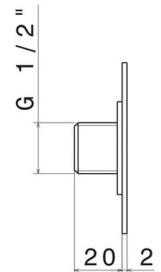

690.M7.077

Brass concealed round atomizer jet. Ø70mm - finish Carbon Satin + Chrome

Carbon Satin + Chrome

FEATURES

Material	Brass
Installation	Wall concealed part

TECHNICAL DRAWING

690.M7.077

Brass concealed round atomizer jet. Ø70mm - finish Carbon Satin + Chrome