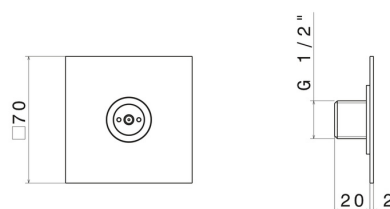

691.02.014

Brass concealed squared atomizer jet. 70x70mm - finish Matt white + Chrome

Matt white + Chrome

FEATURES

Material	Brass
Installation	Wall concealed part

TECHNICAL DRAWING

691.02.014

Brass concealed squared atomizer jet. 70x70mm - finish Matt white + Chrome