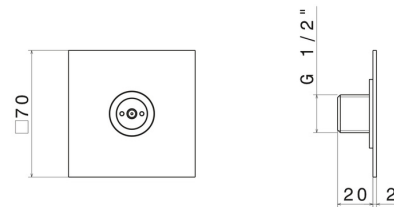

TECHNICAL DRAWING