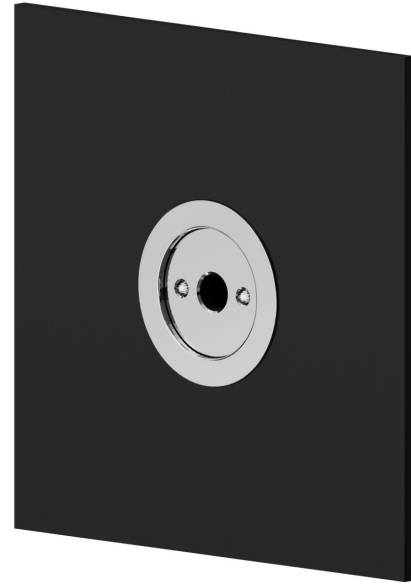

**691.02.093**

Brass concealed squared atomizer jet. 70x70mm - finish Matt black + Chrome

Matt black + Chrome

**FEATURES**

---

Material	<b>Brass</b>
Installation	<b>Wall concealed part</b>

**TECHNICAL DRAWING**

---

**691.02.093**

Brass concealed squared atomizer jet. 70x70mm - finish Matt black + Chrome