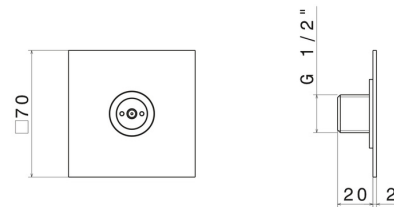

691.21.018

Brass concealed squared atomizer jet. 70x70mm - finish
Chrome

FEATURES

Material	Brass
Installation	Wall concealed part

TECHNICAL DRAWING

 **AR Preview**
try it in your home

More Details
on our [website](#)