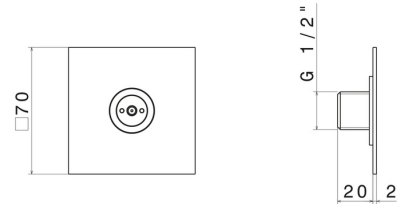

691.47.083

Brass concealed squared atomizer jet. 70x70mm - finish
Groove Bronze

Groove Bronze

FEATURES

Material	Brass
Installation	Wall concealed part

TECHNICAL DRAWING

691.47.083

Brass concealed squared atomizer jet. 70x70mm - finish Groove Bronze