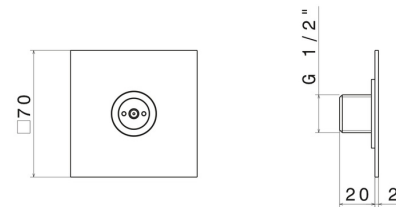

691.58.061

Brass concealed squared atomizer jet. 70x70mm - finish PVD Copper Bronze

PVD Copper Bronze

FEATURES

Material	Brass
Installation	Wall concealed part

TECHNICAL DRAWING

691.58.061

Brass concealed squared atomizer jet. 70x70mm - finish PVD Copper Bronze