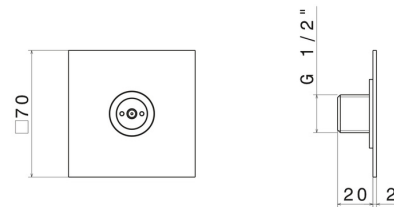

**691.59.066**

Brass concealed squared atomizer jet. 70x70mm - finish PVD  
Brushed steel

**FEATURES**

---

Material	<b>Brass</b>
Installation	<b>Wall concealed part</b>

**TECHNICAL DRAWING**

---

**691.59.066**

Brass concealed squared atomizer jet. 70x70mm - finish PVD Brushed steel