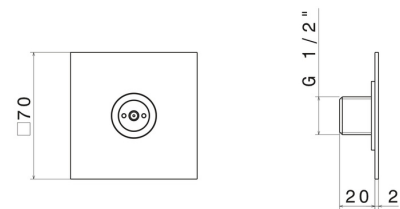

691.59.067

Brass concealed squared atomizer jet. 70x70mm - finish PVD
Brushed Copper Bronze

PVD Brushed Copper Bronze

FEATURES

Material	Brass
Installation	Wall concealed part

TECHNICAL DRAWING

691.59.067

Brass concealed squared atomizer jet. 70x70mm - finish PVD Brushed Copper Bronze