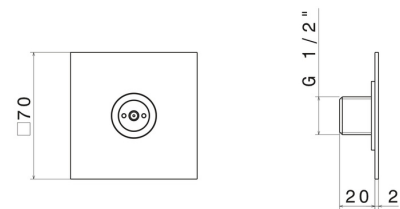

691.M7.070

Brass concealed squared atomizer jet. 70x70mm - finish
Titanium Satin + Chrome

Titanium Satin + Chrome

FEATURES

Material	Brass
Installation	Wall concealed part

TECHNICAL DRAWING

691.M7.070

Brass concealed squared atomizer jet. 70x70mm - finish Titanium Satin + Chrome