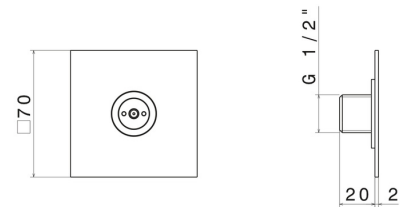

691.M7.071

Brass concealed squared atomizer jet. 70x70mm - finish Gold Satin + Chrome

Gold Satin + Chrome

FEATURES

Material	Brass
Installation	Wall concealed part

TECHNICAL DRAWING

691.M7.071

Brass concealed squared atomizer jet. 70x70mm - finish Gold Satin + Chrome