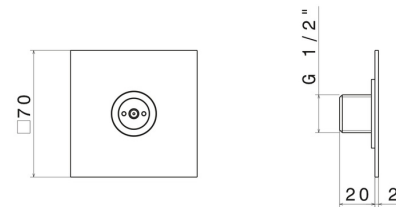

691.M7.072

Brass concealed squared atomizer jet. 70x70mm - finish
Copper Satin + Chrome

Copper Satin + Chrome

FEATURES

Material	Brass
Installation	Wall concealed part

TECHNICAL DRAWING

691.M7.072

Brass concealed squared atomizer jet. 70x70mm - finish Copper Satin + Chrome