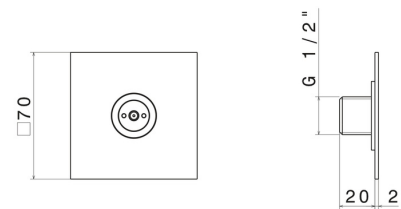

691.M7.075

Brass concealed squared atomizer jet. 70x70mm - finish
Copper Glossy + Chrome

Copper Glossy + Chrome

FEATURES

Material	Brass
Installation	Wall concealed part

TECHNICAL DRAWING

691.M7.075

Brass concealed squared atomizer jet. 70x70mm - finish Copper Glossy + Chrome