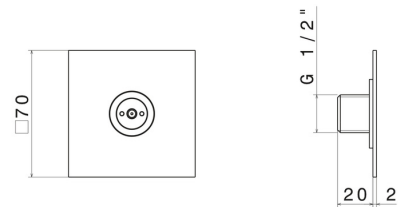

691.M7.077

Brass concealed squared atomizer jet. 70x70mm - finish
Carbon Satin + Chrome

Carbon Satin + Chrome

FEATURES

Material	Brass
Installation	Wall concealed part

TECHNICAL DRAWING

691.M7.077

Brass concealed squared atomizer jet. 70x70mm - finish Carbon Satin + Chrome