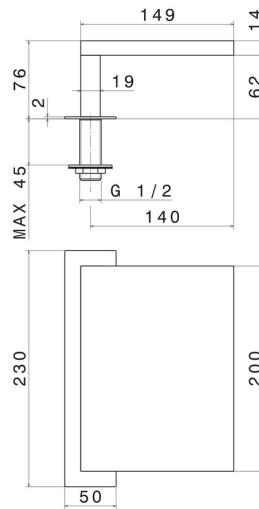

### TECHNICAL DRAWING

---

**208.01.014**

Brass deck-mounted waterfall spout - finish Matt White