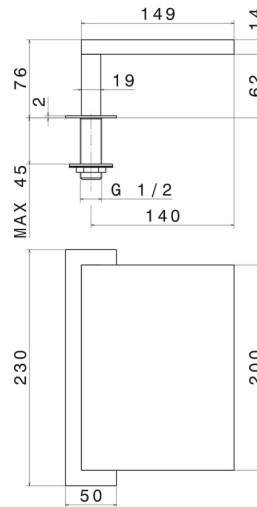

**208.01.093**

Brass deck-mounted waterfall spout - finish Matt Black

**FEATURES**

---

Material

**Brass**

Spray modes / Jets

**Waterfall jet**

**TECHNICAL DRAWING**

---

**208.01.093**

Brass deck-mounted waterfall spout - finish Matt Black