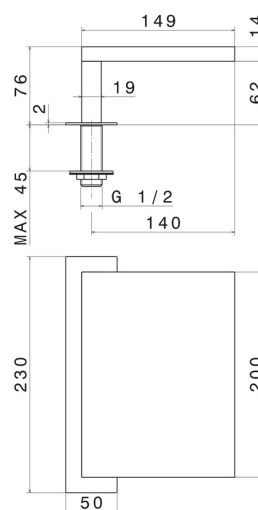

208.21.018

Brass deck-mounted waterfall spout - finish Chrome

Chrome

FEATURES

Material

Brass

Spray modes / Jets

Waterfall jet

TECHNICAL DRAWING

208.21.018

Brass deck-mounted waterfall spout - finish Chrome

AVAILABLE FINISHES

21.018

Chrome

01.014

finish Matt White