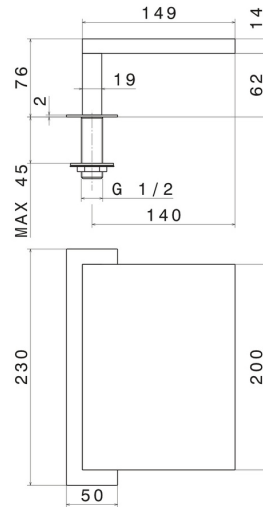

208.47.083

Brass deck-mounted waterfall spout - finish Groove Bronze

Groove Bronze

FEATURES

Material

Brass

Spray modes / Jets

Waterfall jet

TECHNICAL DRAWING

208.47.083

Brass deck-mounted waterfall spout - finish Groove Bronze

AVAILABLE FINISHES

47.083

Groove Bronze

01.014

finish Matt White