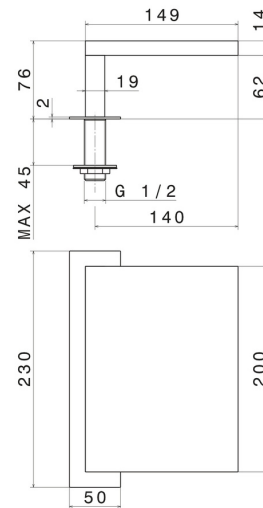

## 208.58.061

Brass deck-mounted waterfall spout - finish PVD Copper Bronze

PVD Copper Bronze

### TECHNICAL DRAWING

---

**208.58.061**

Brass deck-mounted waterfall spout - finish PVD Copper Bronze