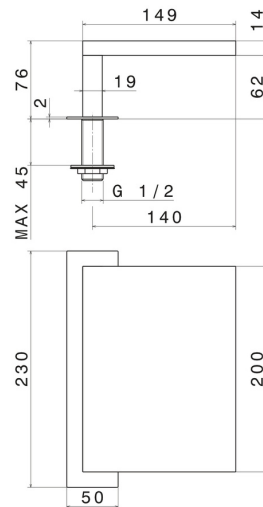

### TECHNICAL DRAWING

---

**208.58.063**

Brass deck-mounted waterfall spout - finish PVD Gun Metal