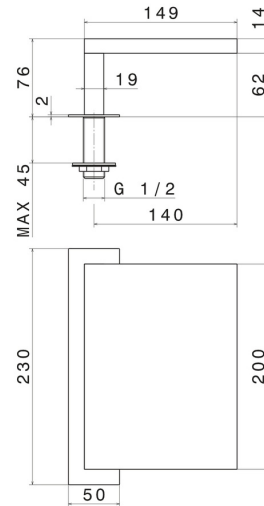

208.59.064

Brass deck-mounted waterfall spout - finish PVD Brushed Gun Metal

PVD Brushed Gun Metal

FEATURES

Material

Brass

Spray modes / Jets

Waterfall jet

TECHNICAL DRAWING

208.59.064

Brass deck-mounted waterfall spout - finish PVD Brushed Gun Metal

AVAILABLE FINISHES

59.064

PVD Brushed Gun Metal

01.014

finish Matt White