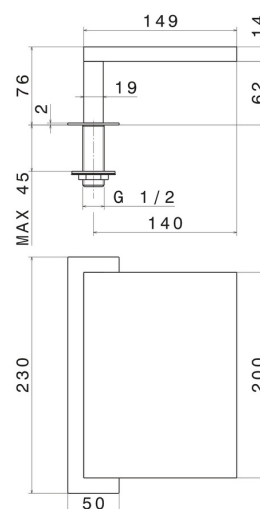

208.59.066

Brass deck-mounted waterfall spout - finish PVD Brushed steel

PVD Brushed steel

FEATURES

Material

Brass

Spray modes / Jets

Waterfall jet

TECHNICAL DRAWING

208.59.066

Brass deck-mounted waterfall spout - finish PVD Brushed steel

AVAILABLE FINISHES

59.066

PVD Brushed steel

01.014

finish Matt White