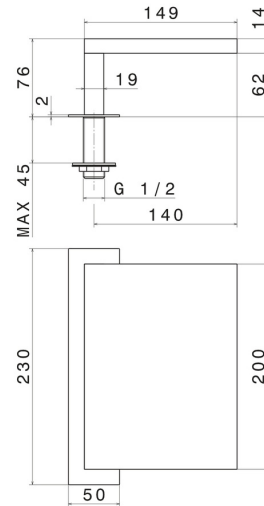

208.59.067

Brass deck-mounted waterfall spout - finish PVD Brushed Copper Bronze

PVD Brushed Copper Bronze

FEATURES

Material

Brass

Spray modes / Jets

Waterfall jet

TECHNICAL DRAWING

208.59.067

Brass deck-mounted waterfall spout - finish PVD Brushed Copper Bronze

AVAILABLE FINISHES

59.067

PVD Brushed Copper Bronze

01.014

finish Matt White