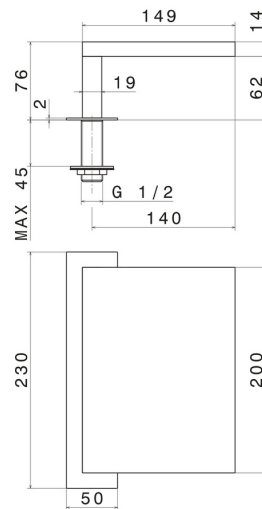

**208.59.097**

Brass deck-mounted waterfall spout - finish PVD Brushed Gold

PVD Brushed Gold

**FEATURES**

---

Material

**Brass**

Spray modes / Jets

**Waterfall jet**

**TECHNICAL DRAWING**

---

**208.59.097**

Brass deck-mounted waterfall spout - finish PVD Brushed Gold