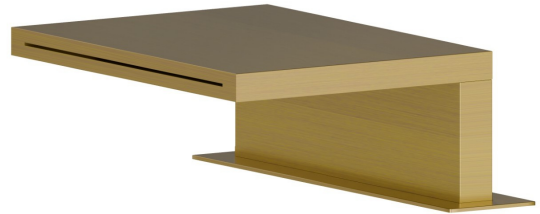

**208.59.097**

Brass deck-mounted waterfall spout - finish PVD Brushed Gold

PVD Brushed Gold

**FEATURES**

---

Material

**Brass**

Spray modes / Jets

**Waterfall jet**

**TECHNICAL DRAWING**

---

**208.59.097**

Brass deck-mounted waterfall spout - finish PVD Brushed Gold

#### AVAILABLE FINISHES

---

**59.097**

PVD Brushed Gold

**01.014**

finish Matt White

**01.093**

finish Matt Black