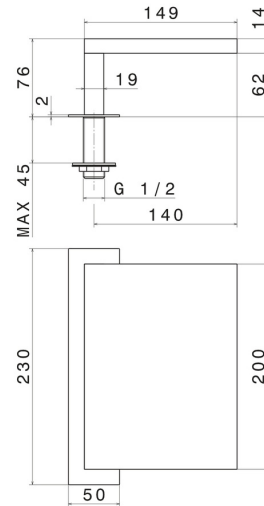

208.59.098

Brass deck-mounted waterfall spout - finish PVD Brushed Pale Gold

PVD Brushed Pale Gold

FEATURES

Material

Brass

Spray modes / Jets

Waterfall jet

TECHNICAL DRAWING

208.59.098

Brass deck-mounted waterfall spout - finish PVD Brushed Pale Gold

AVAILABLE FINISHES

59.098

PVD Brushed Pale Gold

01.014

finish Matt White