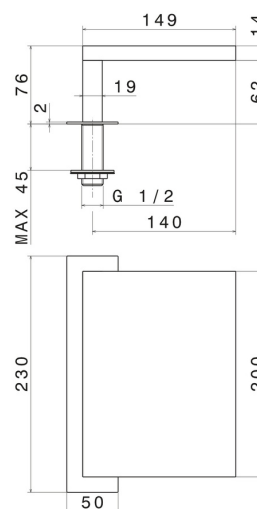

208.61.020

Brass deck-mounted waterfall spout - finish PVD Glossy Gold

PVD Glossy Gold

FEATURES

Material

Brass

Spray modes / Jets

Waterfall jet

TECHNICAL DRAWING

208.61.020

Brass deck-mounted waterfall spout - finish PVD Glossy Gold

AVAILABLE FINISHES

61.020

PVD Glossy Gold

01.014

finish Matt White