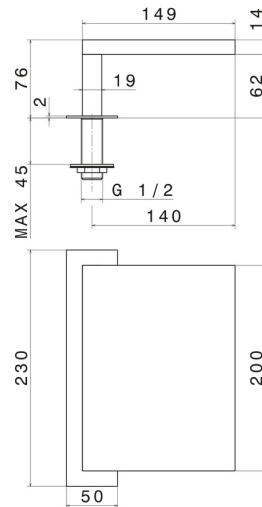

208.M0.070

Brass deck-mounted waterfall spout - finish Titanium Satin

Titanium Satin

FEATURES

Material

Brass

Spray modes / Jets

Waterfall jet

TECHNICAL DRAWING

208.M0.070

Brass deck-mounted waterfall spout - finish Titanium Satin

AVAILABLE FINISHES

M0.070

Titanium Satin

01.014

finish Matt White