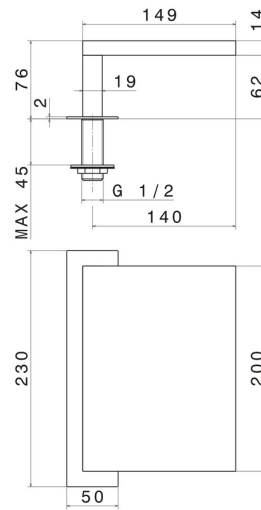

TECHNICAL DRAWING