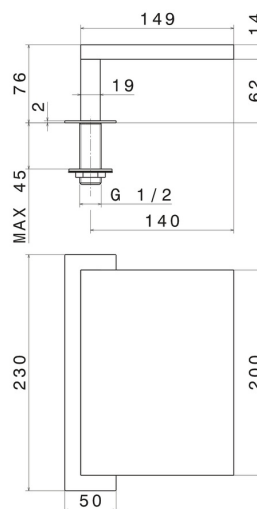

208.M0.072

Brass deck-mounted waterfall spout - finish Copper Satin

FEATURES

Material

Brass

Spray modes / Jets

Waterfall jet

TECHNICAL DRAWING