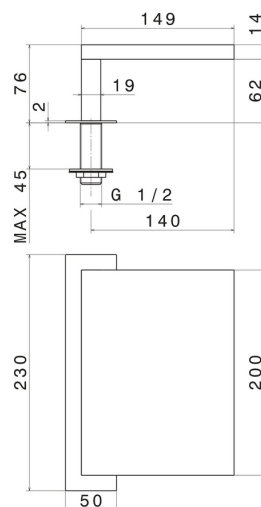

### TECHNICAL DRAWING

---

**208.M0.075**

Brass deck-mounted waterfall spout - finish Copper Glossy

**AVAILABLE FINISHES**

---

**M0.075**

Copper Glossy