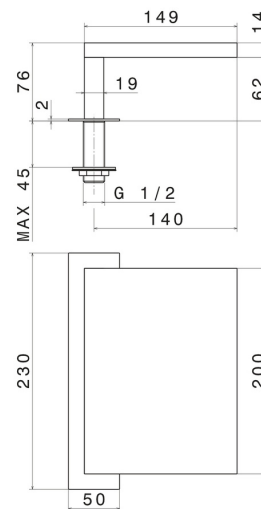

208.M0.077

Brass deck-mounted waterfall spout - finish Carbon Satin

Carbon Satin

FEATURES

Material
Spray modes / Jets

Brass
Waterfall jet

TECHNICAL DRAWING

208.M0.077