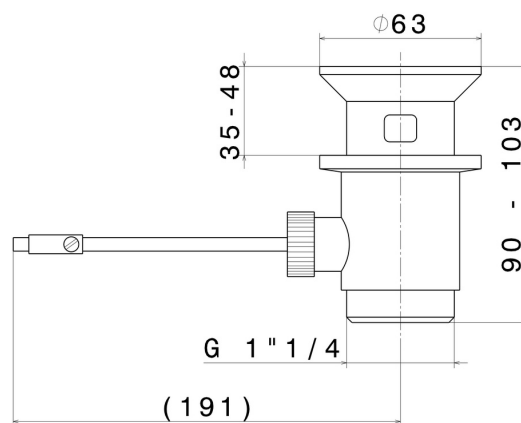

## 220.01.014

Brass pop-up waste and overflow drain 1"1/4 - finish Matt White

### TECHNICAL DRAWING

---

**220.01.014**

Brass pop-up waste and overflow drain 1"1/4 - finish Matt White