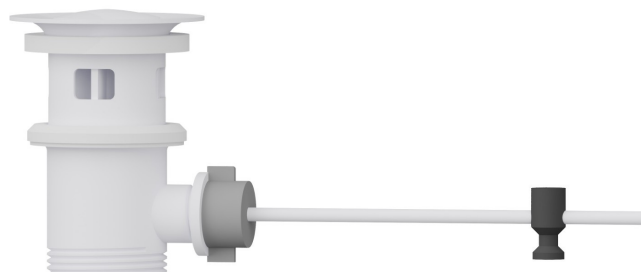

## 220.01.014

Brass pop-up waste and overflow drain 1"1/4 - finish Matt White

### FEATURES

---

Material	<b>Brass</b>
Waste / Drain set	<b>With waste set</b>

### TECHNICAL DRAWING

---

**220.01.014**

Brass pop-up waste and overflow drain 1"1/4 - finish Matt White