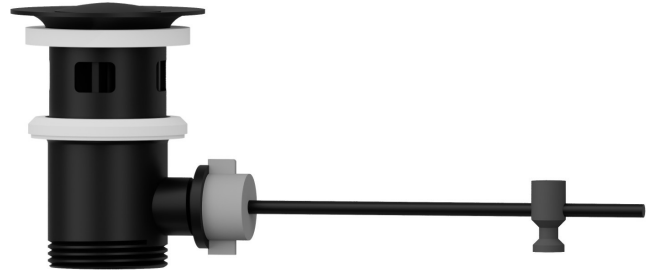

220.01.093

Brass pop-up waste and overflow drain 1"1/4 - finish Matt Black

FEATURES

Material	Brass
Waste / Drain set	With waste set

TECHNICAL DRAWING

AR Preview
try it in your home

More Details
on our [website](#)

220.01.093

Brass pop-up waste and overflow drain 1 1/4 - finish Matt Black

AVAILABLE FINISHES

01.093

Matt Black

01.014

finish Matt White

21.018

finish Chrome

47.083

finish Groove Bronze

58.061

finish PVD Copper Bronze

58.063

finish PVD Gun Metal

59.064