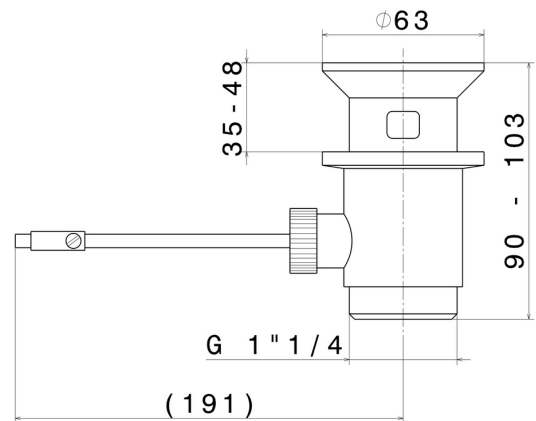

220.01.093

Brass pop-up waste and overflow drain 1"1/4 - finish Matt Black

FEATURES

Material	Brass
Waste / Drain set	With waste set

TECHNICAL DRAWING

AR Preview
try it in your home

More Details
on our [website](#)