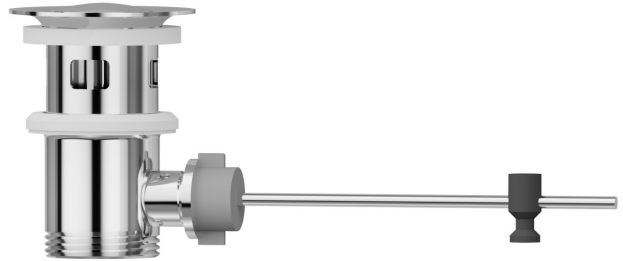

220.21.018

Brass pop-up waste and overflow drain 1"1/4 - finish Chrome

FEATURES

Material	Brass
Waste / Drain set	With waste set

TECHNICAL DRAWING

220.21.018

Brass pop-up waste and overflow drain 1"1/4 - finish Chrome