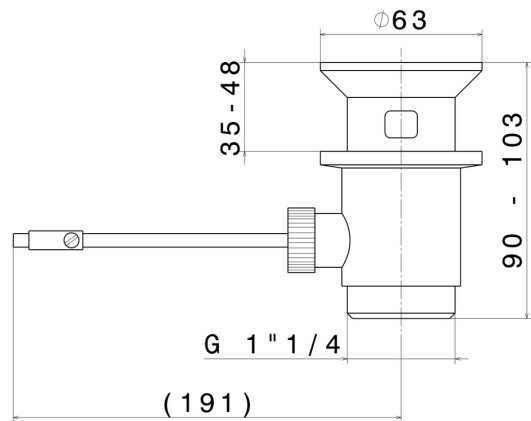

220.21.018

Brass pop-up waste and overflow drain 1"1/4 - finish Chrome

FEATURES

Material	Brass
Waste / Drain set	With waste set

TECHNICAL DRAWING

220.21.018

Brass pop-up waste and overflow drain 1"1/4 - finish Chrome