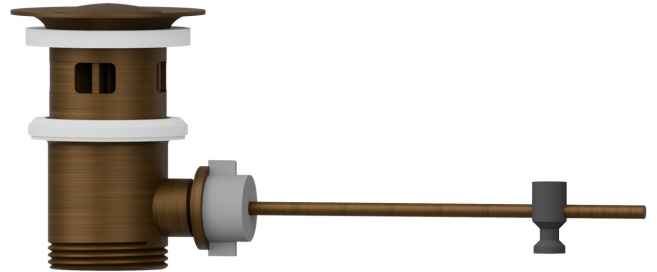

## 220.47.083

Brass pop-up waste and overflow drain 1"1/4 - finish Groove Bronze

Groove Bronze

### FEATURES

---

Material

**Brass**

Waste / Drain set

**With waste set**

### TECHNICAL DRAWING

---

**220.47.083**

Brass pop-up waste and overflow drain 1"1/4 - finish Groove Bronze