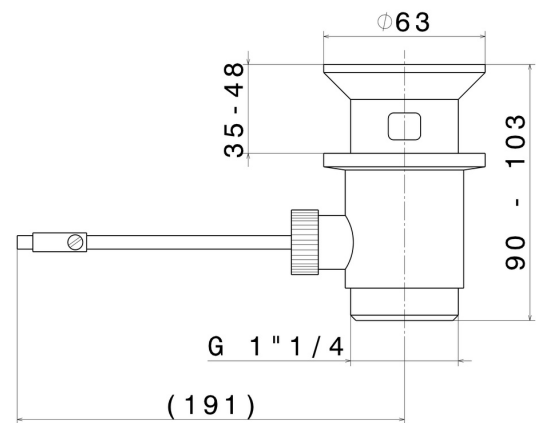

## 220.47.083

Brass pop-up waste and overflow drain 1"1/4 - finish Groove Bronze

Groove Bronze

### TECHNICAL DRAWING

---

**220.47.083**

Brass pop-up waste and overflow drain 1"1/4 - finish Groove Bronze