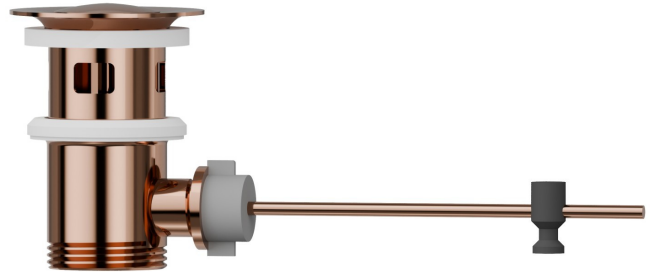

220.58.061

Brass pop-up waste and overflow drain 1"1/4 - finish PVD Copper Bronze

FEATURES

Material	Brass
Waste / Drain set	With waste set

TECHNICAL DRAWING

220.58.061

Brass pop-up waste and overflow drain 1"1/4 - finish PVD Copper Bronze

AVAILABLE FINISHES

58.061

PVD Copper Bronze

01.014

finish Matt White

01.093

finish Matt Black

21.018

finish Chrome

47.083

finish Groove Bronze

58.063

finish PVD Gun Metal

59.064

finish PVD Brushed Gun Metal

59.066

finish PVD Brushed steel

59.097

finish PVD Brushed Gold

59.098

finish PVD Brushed Pale Gold

61.020

finish PVD Glossy Gold

M7.070