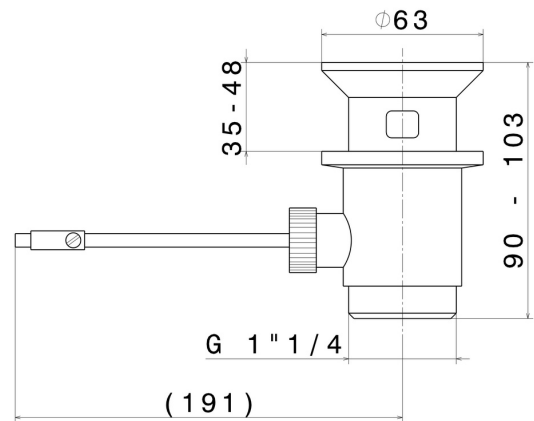

220.58.061

Brass pop-up waste and overflow drain 1"1/4 - finish PVD Copper Bronze

FEATURES

Material	Brass
Waste / Drain set	With waste set

TECHNICAL DRAWING

220.58.061

Brass pop-up waste and overflow drain 1"1/4 - finish PVD Copper Bronze