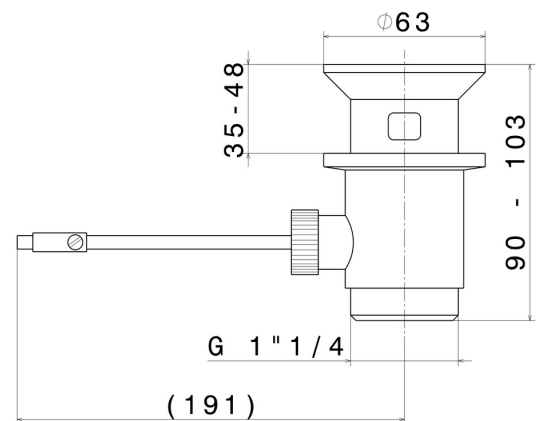

220.58.063

Brass pop-up waste and overflow drain 1"1/4 - finish PVD Gun Metal

PVD Gun Metal

FEATURES

Material

Brass

Waste / Drain set

With waste set

TECHNICAL DRAWING

220.58.063

Brass pop-up waste and overflow drain 1"1/4 - finish PVD Gun Metal

AVAILABLE FINISHES

58.063

PVD Gun Metal

01.014

finish Matt White