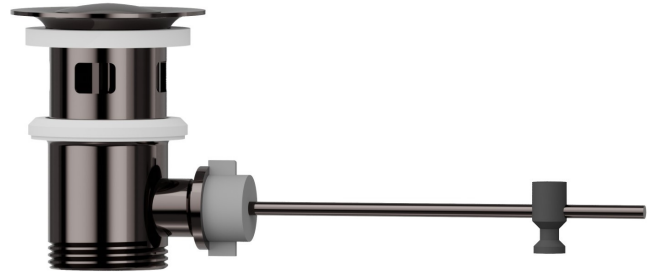

220.58.063

Brass pop-up waste and overflow drain 1"1/4 - finish PVD Gun Metal

PVD Gun Metal

FEATURES

Material

Brass

Waste / Drain set

With waste set

TECHNICAL DRAWING

220.58.063

Brass pop-up waste and overflow drain 1"1/4 - finish PVD Gun Metal

AVAILABLE FINISHES

58.063

PVD Gun Metal

01.014

finish Matt White

01.093

finish Matt Black

21.018

finish Chrome

47.083

finish Groove Bronze

58.061

finish PVD Copper Bronze

M7.075

finish Copper Glossy + Chrome

M7.077

finish Carbon Satin + Chrome