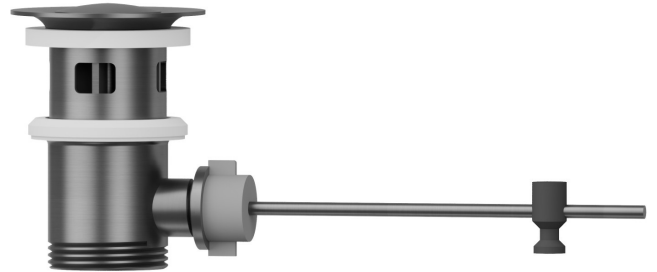

220.59.064

Brass pop-up waste and overflow drain 1"1/4 - finish PVD
Brushed Gun Metal

FEATURES

Material	Brass
Waste / Drain set	With waste set

TECHNICAL DRAWING

220.59.064

Brass pop-up waste and overflow drain 1"1/4 - finish PVD Brushed Gun Metal

finish Chrome

47.083

finish Groove Bronze

58.061

finish PVD Copper Bronze

58.063

finish PVD Gun Metal

59.066