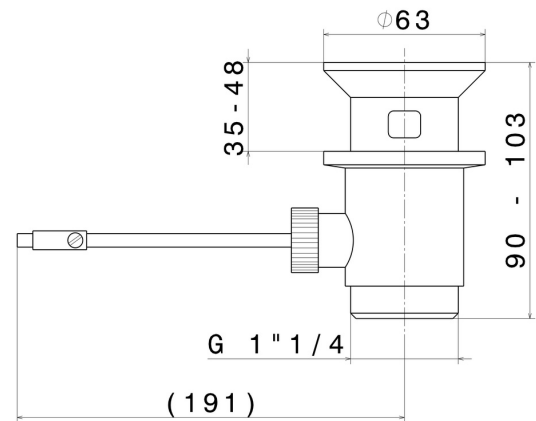

220.59.064

Brass pop-up waste and overflow drain 1"1/4 - finish PVD
Brushed Gun Metal

FEATURES

Material	Brass
Waste / Drain set	With waste set

TECHNICAL DRAWING

220.59.064

Brass pop-up waste and overflow drain 1"1/4 - finish PVD Brushed Gun Metal