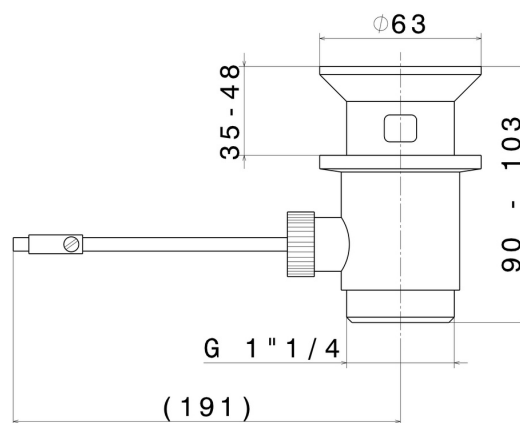

## 220.59.066

Brass pop-up waste and overflow drain 1"1/4 - finish PVD  
Brushed steel

### TECHNICAL DRAWING

---

**220.59.066**

Brass pop-up waste and overflow drain 1"1/4 - finish PVD Brushed steel