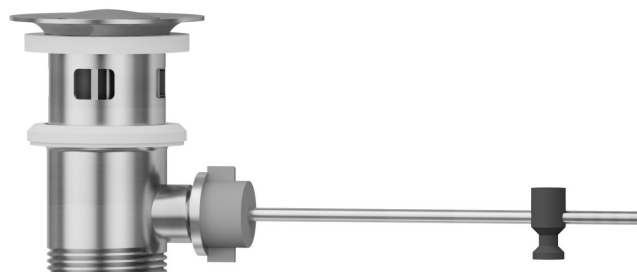

## 220.59.066

Brass pop-up waste and overflow drain 1"1/4 - finish PVD  
Brushed steel

### FEATURES

---

Material	<b>Brass</b>
Waste / Drain set	<b>With waste set</b>

### TECHNICAL DRAWING

---

**220.59.066**

Brass pop-up waste and overflow drain 1"1/4 - finish PVD Brushed steel