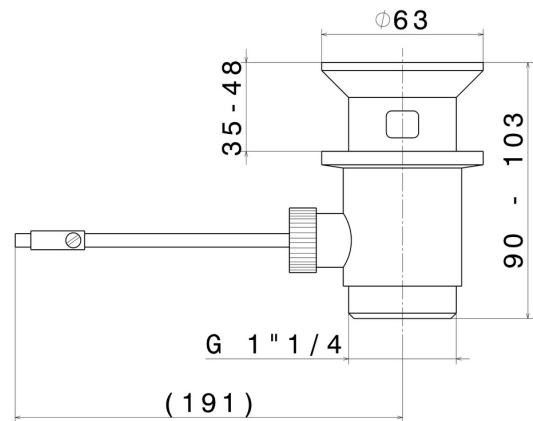

220.59.097

Brass pop-up waste and overflow drain 1"1/4 - finish PVD
Brushed Gold

FEATURES

Material	Brass
Waste / Drain set	With waste set

TECHNICAL DRAWING

220.59.097

Brass pop-up waste and overflow drain 1"1/4 - finish PVD Brushed Gold