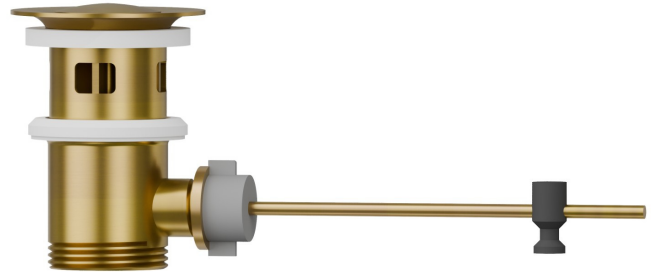

220.59.097

Brass pop-up waste and overflow drain 1"1/4 - finish PVD
Brushed Gold

FEATURES

Material	Brass
Waste / Drain set	With waste set

TECHNICAL DRAWING

220.59.097

Brass pop-up waste and overflow drain 1"1/4 - finish PVD Brushed Gold

AVAILABLE FINISHES

59.097

PVD Brushed Gold

01.014

finish Matt White

01.093

finish Matt Black

21.018

finish Chrome

47.083

finish Groove Bronze

58.061

finish PVD Copper Bronze

58.063

finish PVD Gun Metal

59.064