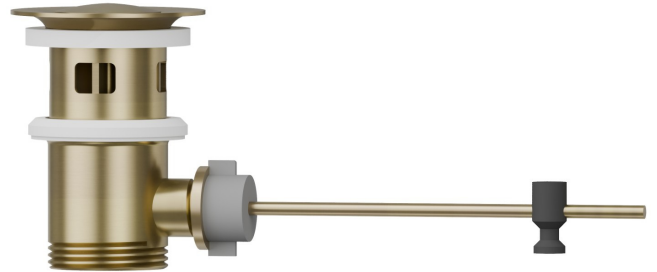

## 220.59.098

Brass pop-up waste and overflow drain 1"1/4 - finish PVD  
Brushed Pale Gold

PVD Brushed Pale Gold

### FEATURES

---

Material	<b>Brass</b>
Waste / Drain set	<b>With waste set</b>

### TECHNICAL DRAWING

---

**220.59.098**

Brass pop-up waste and overflow drain 1"1/4 - finish PVD Brushed Pale Gold

#### AVAILABLE FINISHES

---

**59.098**

PVD Brushed Pale Gold

**01.014**

finish Matt White

**01.093**

finish Matt Black