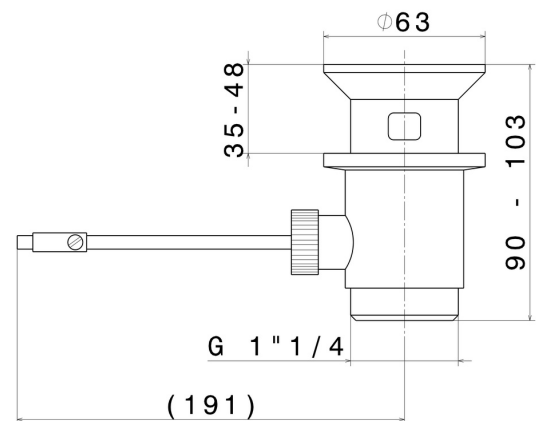

## 220.59.098

Brass pop-up waste and overflow drain 1"1/4 - finish PVD  
Brushed Pale Gold

PVD Brushed Pale Gold

### TECHNICAL DRAWING

---

**220.59.098**

Brass pop-up waste and overflow drain 1"1/4 - finish PVD Brushed Pale Gold