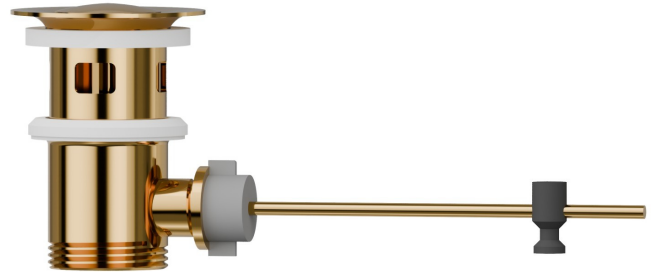

220.61.020

Brass pop-up waste and overflow drain 1"1/4 - finish PVD
Glossy Gold

PVD Glossy Gold

FEATURES

Material **Brass**
Waste / Drain set **With waste set**

TECHNICAL DRAWING

AR Preview
try it in your home

More Details
on our [website](#)

220.61.020

Brass pop-up waste and overflow drain 1"1/4 - finish PVD Glossy Gold

AVAILABLE FINISHES

61.020

PVD Glossy Gold

01.014

finish Matt White

01.093

finish Matt Black

21.018

finish Chrome

47.083

finish Groove Bronze

58.061

finish PVD Copper Bronze

59.098

finish PVD Brushed Pale Gold

M7.070

finish Titanium Satin + Chrome

AR Preview
try it in your home

More Details
on our [website](#)

M7.071

finish Gold Satin + Chrome