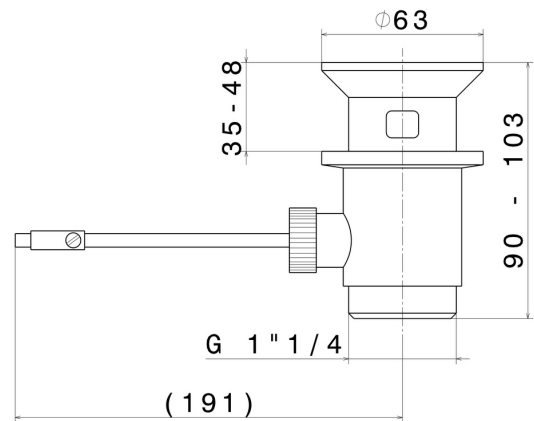

220.61.020

Brass pop-up waste and overflow drain 1"1/4 - finish PVD
Glossy Gold

PVD Glossy Gold

FEATURES

Material **Brass**
Waste / Drain set **With waste set**

TECHNICAL DRAWING

AR Preview
try it in your home

More Details
on our [website](#)

220.61.020

Brass pop-up waste and overflow drain 1"1/4 - finish PVD Glossy Gold

AVAILABLE FINISHES

61.020

PVD Glossy Gold

01.014

finish Matt White