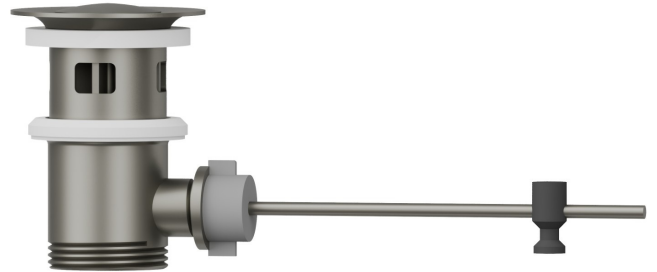

## 220.M7.070

Brass pop-up waste and overflow drain 1"1/4 - finish Titanium Satin + Chrome

Titanium Satin + Chrome

### FEATURES

---

Material

**Brass**

Waste / Drain set

**With waste set**

### TECHNICAL DRAWING

---

**220.M7.070**

Brass pop-up waste and overflow drain 1"1/4 - finish Titanium Satin + Chrome

**AVAILABLE FINISHES**

---

**M7.070**

Titanium Satin + Chrome