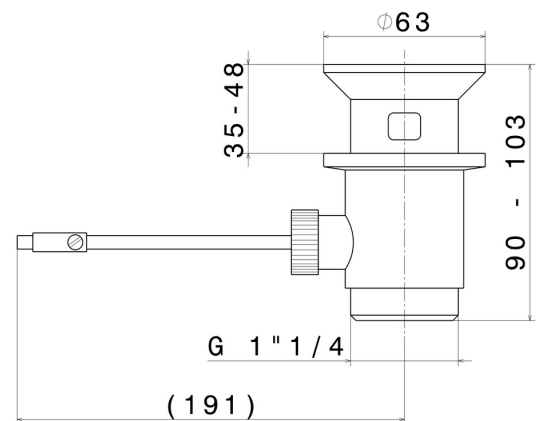

## 220.M7.070

Brass pop-up waste and overflow drain 1"1/4 - finish Titanium Satin + Chrome

Titanium Satin + Chrome

### TECHNICAL DRAWING

---

**220.M7.070**

Brass pop-up waste and overflow drain 1"1/4 - finish Titanium Satin + Chrome

**AVAILABLE FINISHES**

---

**M7.070**

Titanium Satin + Chrome