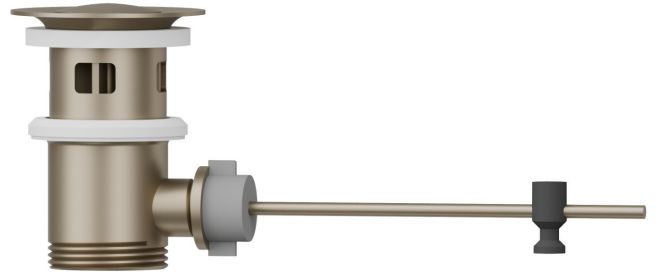

## 220.M7.071

Brass pop-up waste and overflow drain 1"1/4 - finish Gold Satin + Chrome

Gold Satin + Chrome

### FEATURES

---

Material

**Brass**

Waste / Drain set

**With waste set**

### TECHNICAL DRAWING

---

**220.M7.071**

Brass pop-up waste and overflow drain 1"1/4 - finish Gold Satin + Chrome