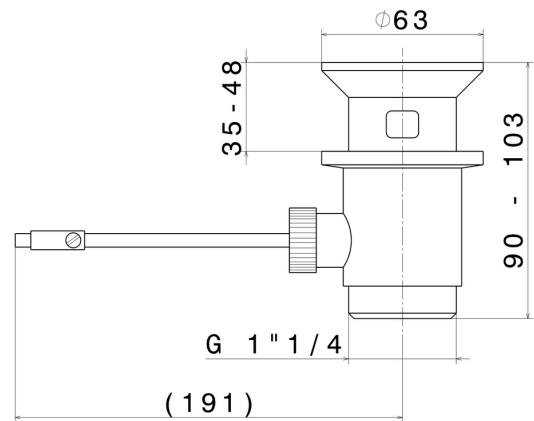

## 220.M7.071

Brass pop-up waste and overflow drain 1"1/4 - finish Gold Satin + Chrome

Gold Satin + Chrome

### TECHNICAL DRAWING

---

**220.M7.071**

Brass pop-up waste and overflow drain 1"1/4 - finish Gold Satin + Chrome