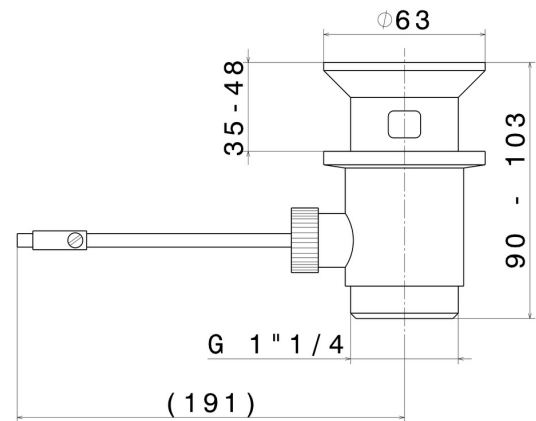

## 220.M7.072

Brass pop-up waste and overflow drain 1"1/4 - finish Copper Satin + Chrome

Copper Satin + Chrome

### TECHNICAL DRAWING

---

**220.M7.072**

Brass pop-up waste and overflow drain 1"1/4 - finish Copper Satin + Chrome