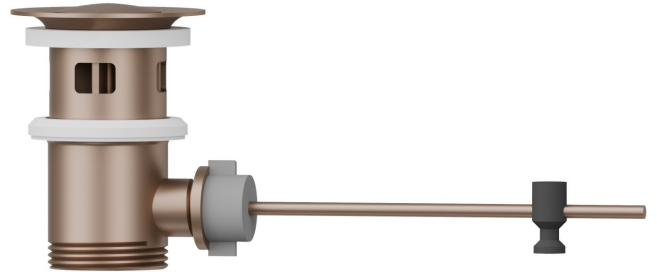

## 220.M7.072

Brass pop-up waste and overflow drain 1"1/4 - finish Copper Satin + Chrome

Copper Satin + Chrome

### FEATURES

---

Material	<b>Brass</b>
Waste / Drain set	<b>With waste set</b>

### TECHNICAL DRAWING

---

**220.M7.072**

Brass pop-up waste and overflow drain 1"1/4 - finish Copper Satin + Chrome