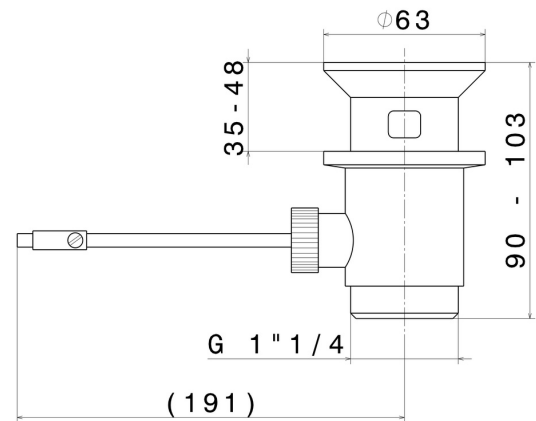

220.M7.075

Brass pop-up waste and overflow drain 1"1/4 - finish Copper Glossy + Chrome

FEATURES

Material	Brass
Waste / Drain set	With waste set

TECHNICAL DRAWING

220.M7.075

Brass pop-up waste and overflow drain 1"1/4 - finish Copper Glossy + Chrome