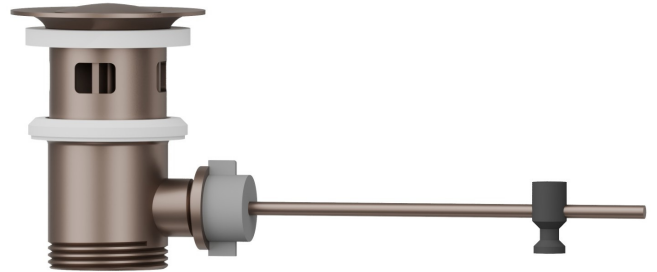

220.M7.075

Brass pop-up waste and overflow drain 1"1/4 - finish Copper Glossy + Chrome

FEATURES

Material	Brass
Waste / Drain set	With waste set

TECHNICAL DRAWING

220.M7.075

Brass pop-up waste and overflow drain 1"1/4 - finish Copper Glossy + Chrome

AVAILABLE FINISHES

M7.075

Copper Glossy + Chrome

01.014

finish Matt White

01.093

finish Matt Black

21.018

finish Chrome

47.083

finish Groove Bronze

58.061

finish PVD Copper Bronze

58.063

finish PVD Gun Metal

59.064

finish PVD Glossy Gold

M7.070

finish Titanium Satin + Chrome

M7.071

finish Gold Satin + Chrome

M7.072

finish Copper Satin + Chrome

M7.077