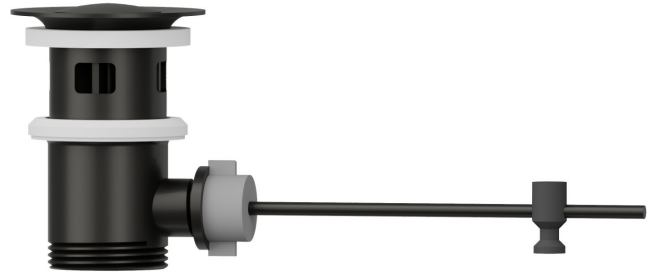

220.M7.077

Brass pop-up waste and overflow drain 1"1/4 - finish Carbon Satin + Chrome

Carbon Satin + Chrome

FEATURES

Material

Brass

Waste / Drain set

With waste set

TECHNICAL DRAWING

220.M7.077

Brass pop-up waste and overflow drain 1"1/4 - finish Carbon Satin + Chrome

AVAILABLE FINISHES

M7.077

Carbon Satin + Chrome

01.014

finish Matt White

M7.072

finish Copper Satin + Chrome

M7.075

finish Copper Glossy + Chrome