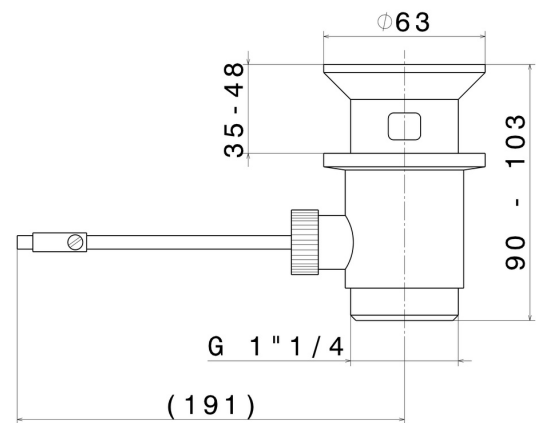

220.M7.077

Brass pop-up waste and overflow drain 1"1/4 - finish Carbon Satin + Chrome

Carbon Satin + Chrome

FEATURES

Material

Brass

Waste / Drain set

With waste set

TECHNICAL DRAWING

220.M7.077

Brass pop-up waste and overflow drain 1"1/4 - finish Carbon Satin + Chrome

AVAILABLE FINISHES

M7.077

Carbon Satin + Chrome

01.014

finish Matt White