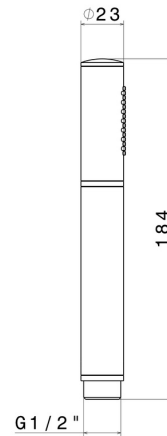

23129.01.014

Brass single-jet hand shower - finish Matt White

FEATURES

Material	Brass
Spray modes / Jets	Single-jet

TECHNICAL DRAWING

23129.01.014

Brass single-jet hand shower - finish Matt White

AVAILABLE FINISHES

58.061

finish PVD Copper Bronze

58.063

finish PVD Gun Metal

59.064

finish PVD Brushed Gun Metal

59.066

finish PVD Brushed steel