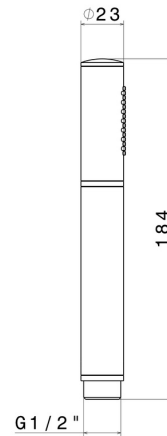

23129.01.093

Brass single-jet hand shower - finish Matt Black

FEATURES

Material **Brass**
Spray modes / Jets **Single-jet**

TECHNICAL DRAWING

23129.01.093

Brass single-jet hand shower - finish Matt Black

AVAILABLE FINISHES

58.061

finish PVD Copper Bronze

58.063

finish PVD Gun Metal

59.064

finish PVD Brushed Gun Metal

59.066

finish PVD Brushed steel